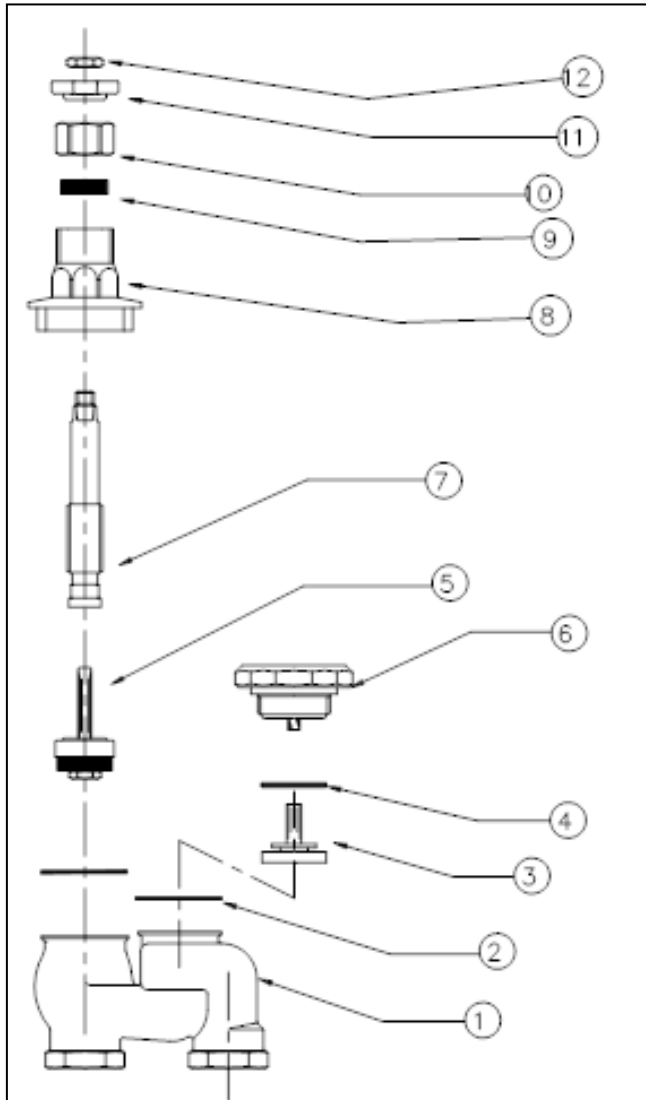

466P-075

ANTI-SYPHON VALVE

REF #	PART #	DESCRIPTION
1	XV-15-466P-075	BODY, ANTI-SIPHON wo/UNION
2	XV-612-075	WAXED FIBER GASKET
3	XV-14-466/P-075	ANTI-SIPHON FLOAT
4	XV-13-075	FLOAT WASHER
5A	XV-8-075	SWIVEL
5B	XV-10-7510	HEX NUT
5C	XV-9-075	SEAT WASHER
N/A	XV-22-075	SWIVEL ASSEMBLY*
6	XV-11-466/P-075	ANTI-SIPHON CAP
7	XV-7RS-7510	STEM
8	XV-5-075	BONNET
9	XV-4-7510	PACKING WASHER
10	XV-3-7510	PACKING NUT
11	XV-2-7510	CROSS HANDLE
12	XV-1-7510	HEX JAM NUT

*ASSEMBLY INCLUDES ITEMS 5A, 5B & 5C