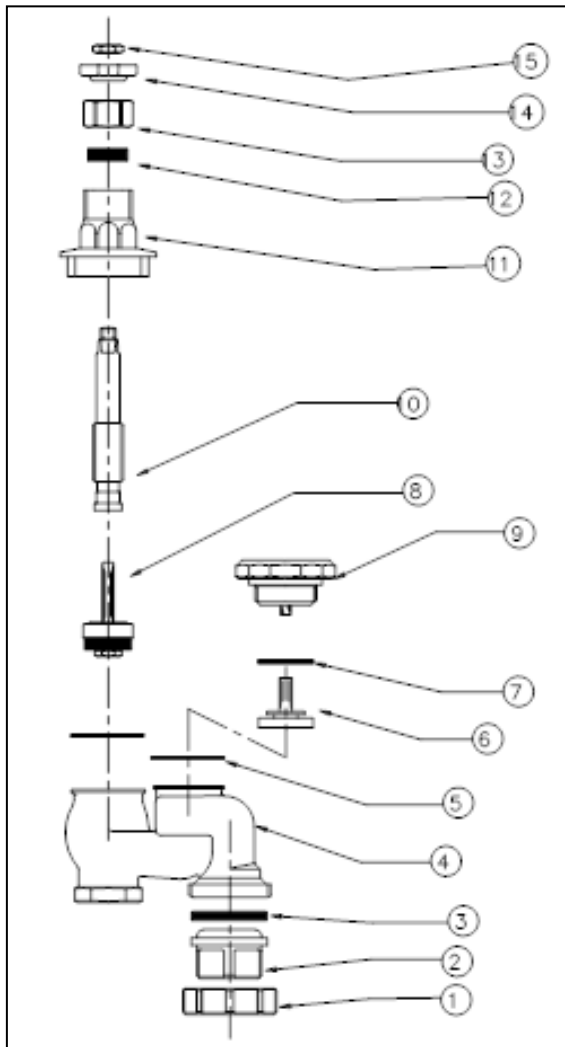

466-075

3/4" UNION ANTISIPHON VALVE

REF #	PART #	DESCRIPTION
1	XV-17-075	UNION NUT
2	XV-16-075	UNION BALL
3	XV-16W-075	UNION WASHER
4	XV-15-466-075	BODY, ANTI-SIPHON w/UNION
5	XV-612-075	WAXED FIBER GASKET (2)
6	XV-14-466/P-075	ANTI-SIPHON FLOAT
7	XV-13-075	FLOAT WASHER
8A	XV-8-075	SWIVEL
8B	XV-10-7510	HEX NUT
8C	XV-9-075	SEAT WASHER
9	XV-11-466/P-075	ANTI-SIPHON CAP
10	XV-7RS-7510	STEM
11	XV-5-075	BONNET
12	XV-4-7510	PACKING WASHER
13	XV-3-7510	PACKING NUT
14	XV-2-7510	CROSS HANDLE
15	XV-1-7510	HEX JAM NUT