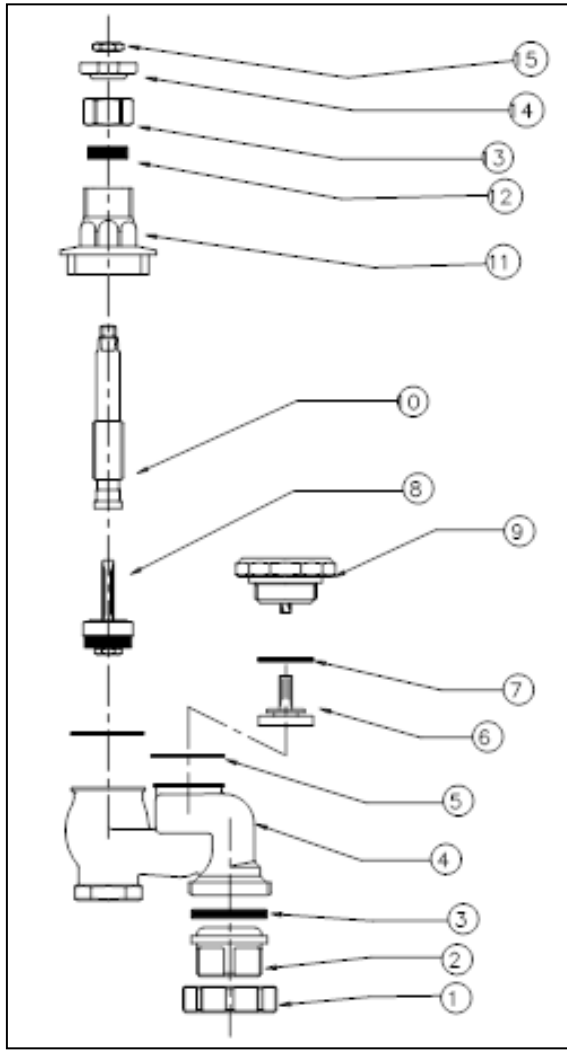

466-100

1" UNION ANTISIPHON VALVE

REF #	PART #	DESCRIPTION
1	XV-17-100	UNION NUT
2	XV-16-100	UNION BALL
3	XV-16W-100	UNION WASHER
4	XV-15-466-100	BODY, ANTI-SIPHON w/UNION
5	XV-612-100	WAXED FIBER GASKET
6	XV-14-466/P-100	ANTI-SIPHON FLOAT
7	XV-13-100	FLOAT WASHER
8A	XV-8-100	SWIVEL
8B	XV-10-7510	HEX NUT
8C	XV-9-100	SEAT WASHER
N/A	XV-22-100	SWIVEL ASSEMBLY*
9	XV-11-466/P-100	ANTI-SIPHON CAP
10	XV-7RS-7510	STEM
11	XV-5-100	BONNET
12	XV-4-7510	PACKING WASHER
13	XV-3-7510	PACKING NUT
14	XV-2-7510	CROSS HANDLE
15	XV-1-7510	HEX JAM NUT

*ASSEMBLY INCLUDES ITEMS 8A, 8B & 8C